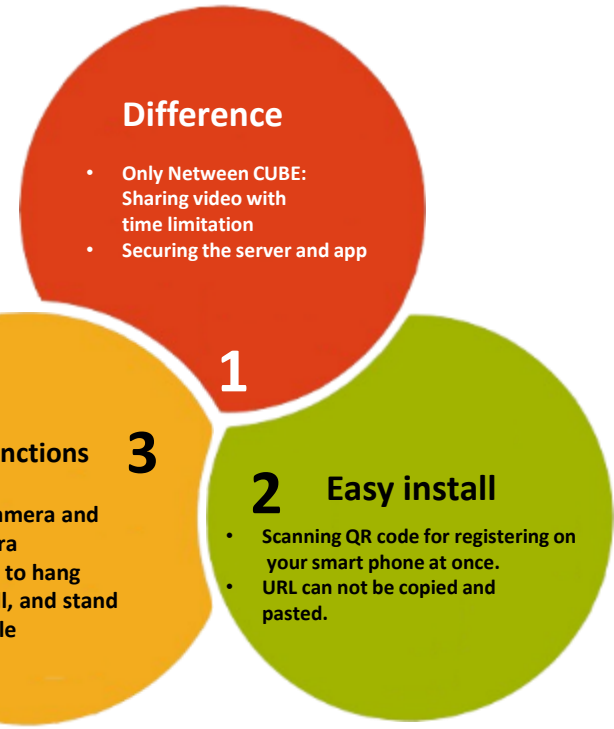

Netween Inc.'s technology

Netween Inc.'s individual way

Total solution made by Netween Inc.

We developed this solution by ourselves.

Based on our technical skills, we can upgrade sustainably.