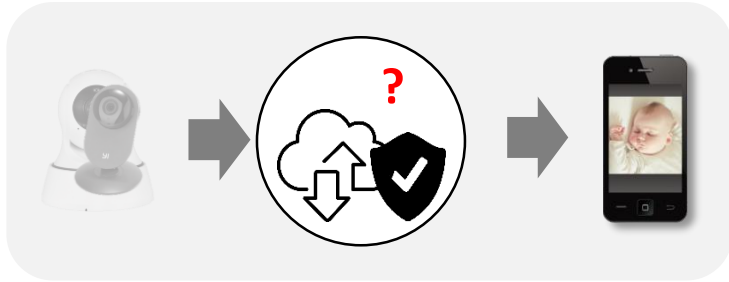

Netween Inc.'s own server

VS