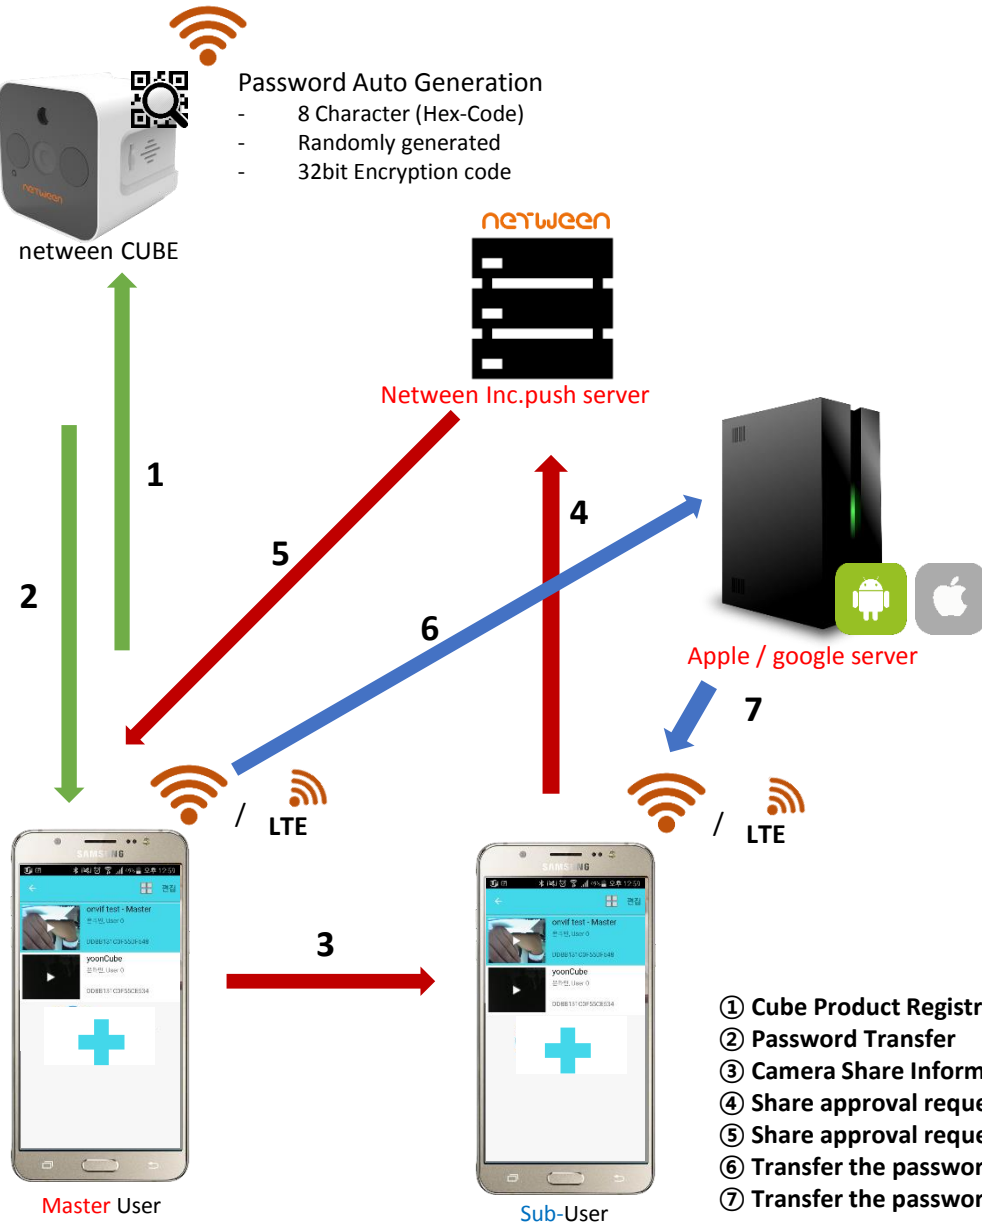

# Netween Cube can be seen in a bigger image in details

Enlarge the part that you want to see.

Can you not see clearly at the screen? Enlarge the part at Cube App.

You can see the part that you want to see in a bigger image.

When you have given the wrong change back at convenience store, when you wonder what your children is doing, zoom over 4 times through digital zoom panning function.

## Installing any direction

App has upside down function.

You can control the direction on the app.

IR –Array, ten times stronger than IR –LED

Large IR-ARRAY at both side of camera enhances night vision capability.

- ① Cube Product Registration Request
- ② Password Transfer
- ③ Camera Share Information transfer through the SNS, SMS, Email...
- ④ Share approval request to Netween Push server.
- ⑤ Share approval request transfer to Master-user.
- ⑥ Transfer the password, ID, Name from the Master-User to the Server (Apple, Google)
- ⑦ Transfer the password, ID, Name from the server to the Sharer-User.