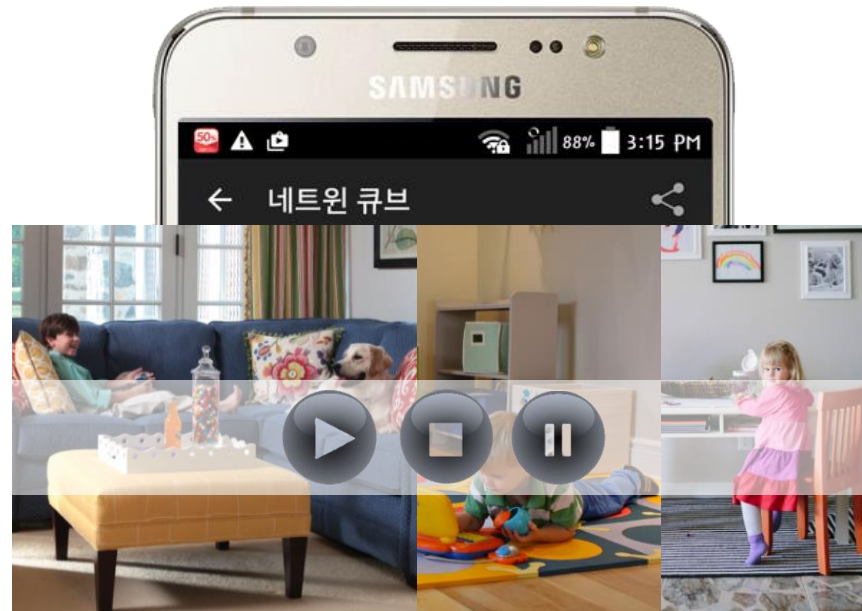

## Check several cameras in one screen

You don't have to check one by one individually. Cube app allows you to simultaneously monitor up to four quad screen.

64GB SD card help your recording.

It is two times longer recording length than 32GB.

# Watching video on the app (in development)

You can watch recording video on the app.

You don't need turn on a PC for watching video, and take off the micro SD card.

You can see all the recording video on your smartphone, app 'netween cube'.