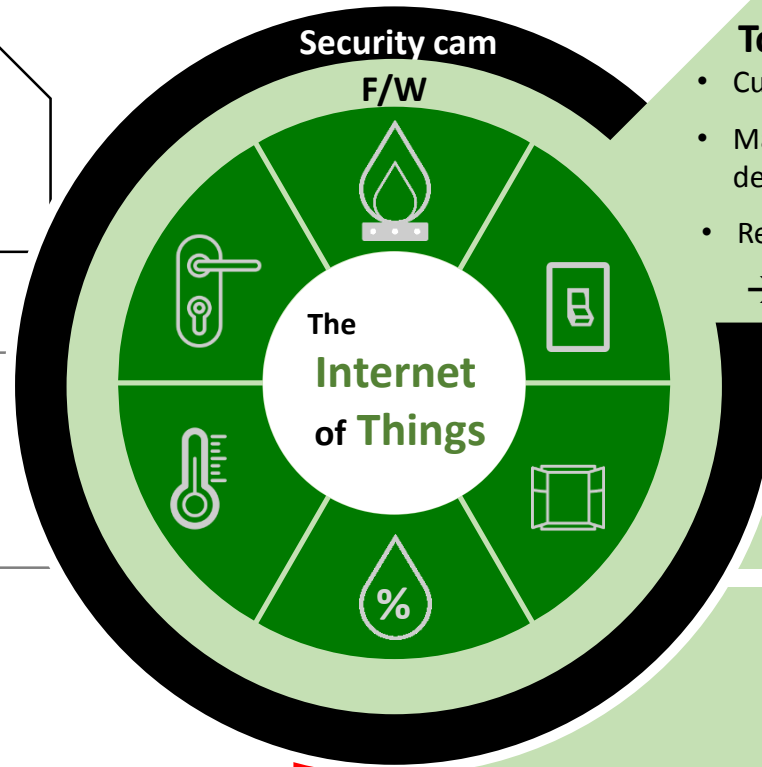

Directions for Security Camera's improvement

Technical side

Market side

Only focus on specification's improvement

- meaningless competitive specification
- Each improvement of app, server, cam

Total solution for User

1. Customer needs
   - Making server, cam and app all in one development
   - Related to IoT
2. → Reasonable price and function

- H.264
- Entering and transferring a P/W
- Motion detection
- Video and voice synthesis
- VGA, HD, Full HD, UHD.....

- H.264
- Making P/W automatically
- On VIF 2.1 and NVR connection
- Motion detection
- HD

- p2p tunneling
- Push alarm transmission
- Video relay
- Managing and Integrating Clouds

- p2p tunneling
- Push alarm transmission
- Video relay

- IoT linking and controlling
- Image Coding Scheme Decoding

- Sharing video on SNS
- Time limited Live streaming
- Controlling IoT
- Image Coding Scheme Decoding
- Sharing LIVE video

Technique picking up and development