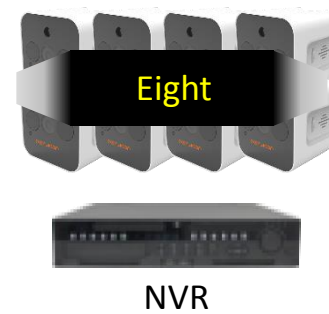

amount x2

price x1/2