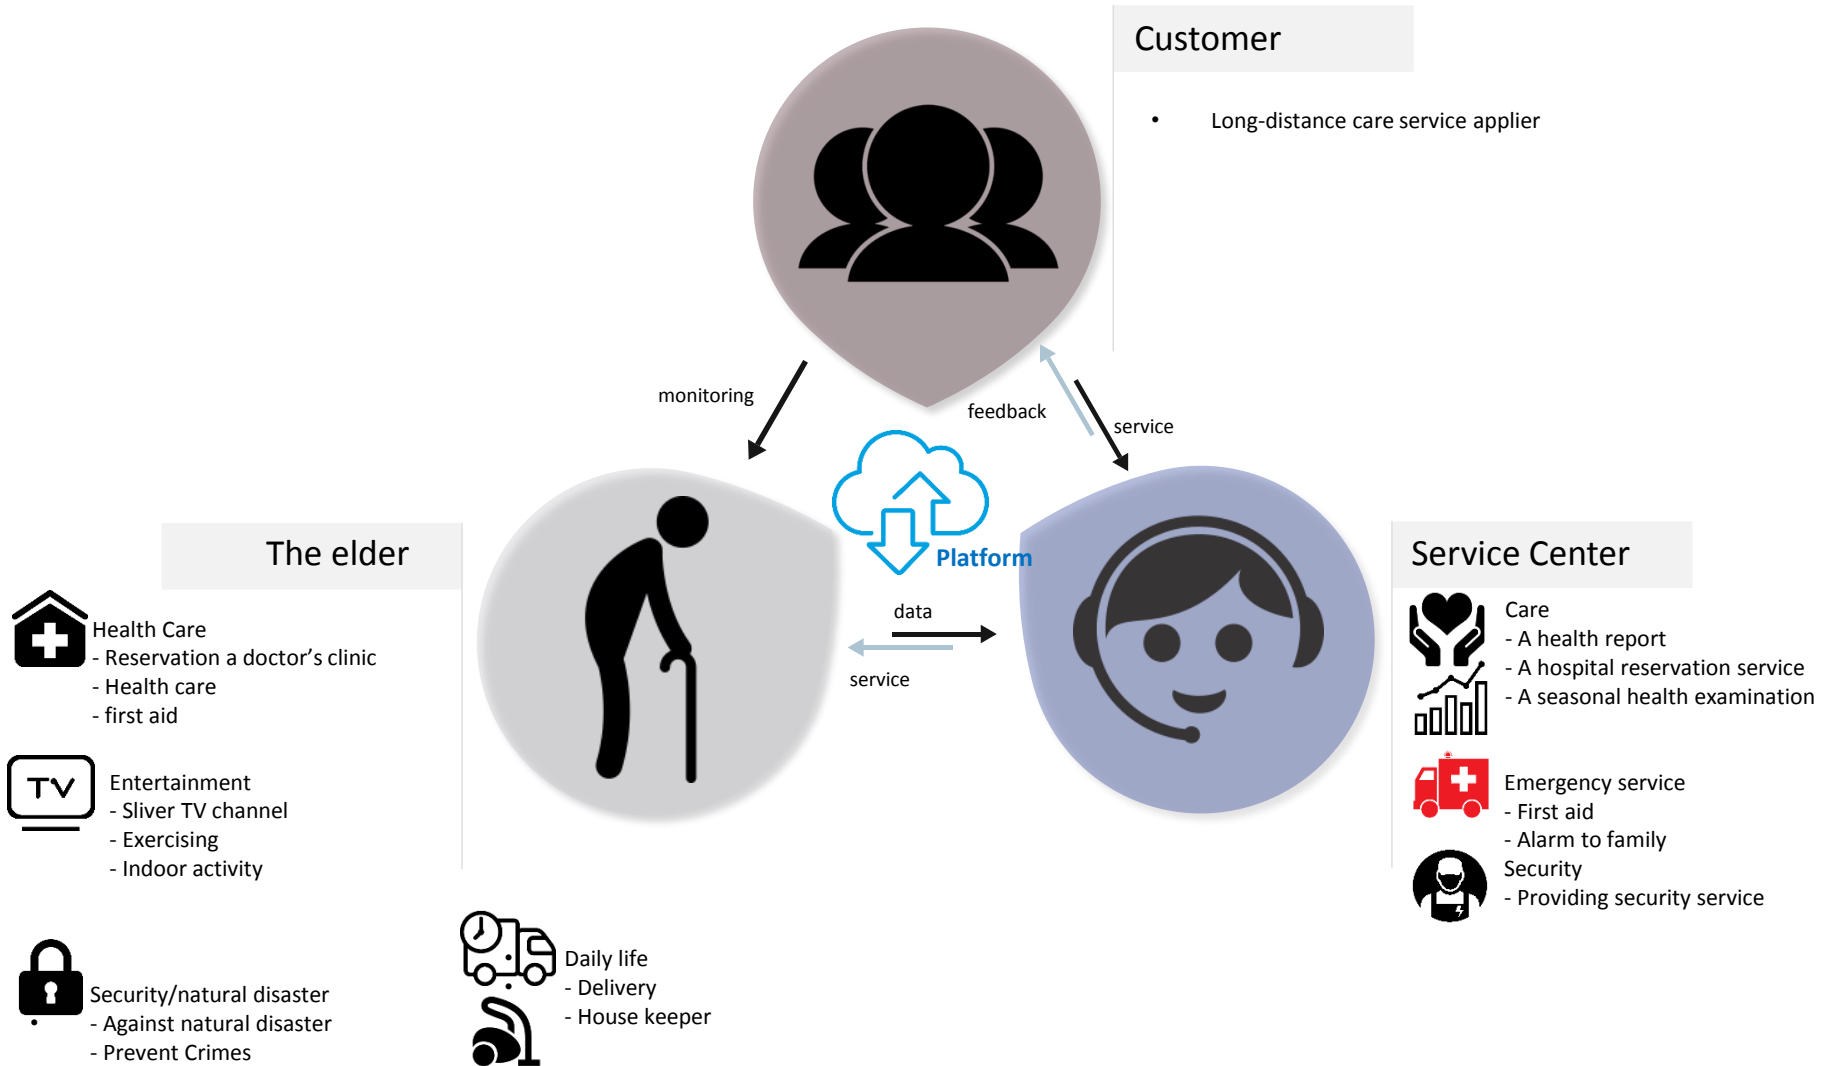

Sliver Care service