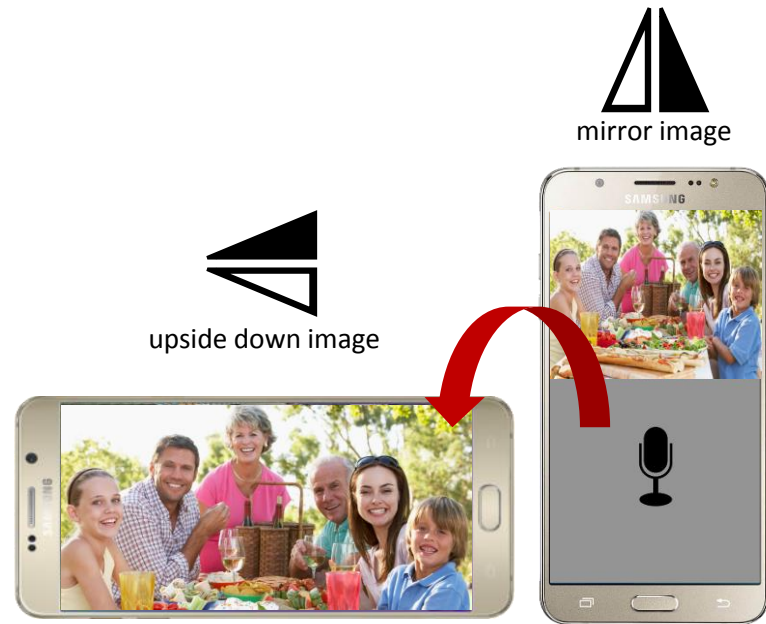

# Netween Cube can be seen in a bigger image in details

Enlarge the part that you want to see.

Can you not see clearly at the screen? Enlarge the part at Cube App.

You can see the part that you want to see in a bigger image.

When you have given the wrong change back at convenience store, when you wonder what your children is doing, zoom over 4 times through digital zoom panning function.

## Installing any direction

App has upside down function.

You can control the direction on the app.

IR –Array, ten times stronger than IR –LED

Large IR-ARRAY at both side of camera enhances night vision capability.