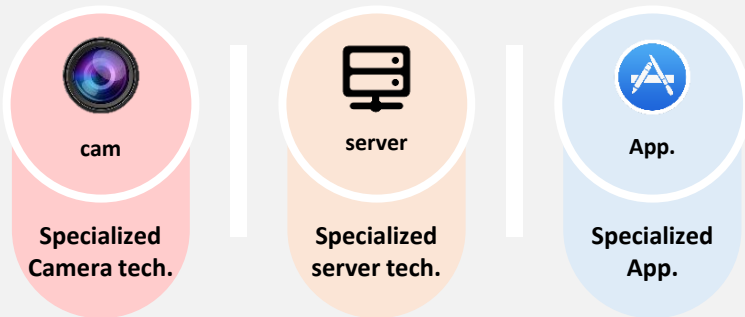

Security Cam Companies

A company for
technique's improvement

Each part technique