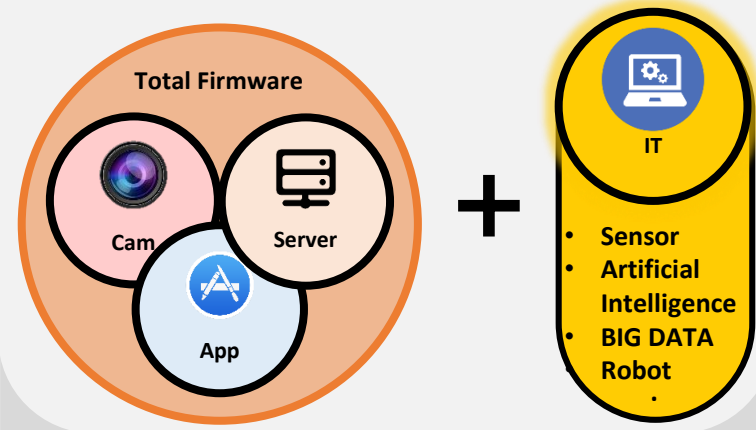

Cam

- H.264
- Making P/W automatically
- On VIF 2.1 and NVR connection
- Motion detection
- HD

Server

- p2p tunneling
- Push alarm transmission
- Video relay
- Managing and Integrating Clouds

Server

- p2p tunneling
- Push alarm transmission
- Video relay

App

- IoT linking and controlling
- Image Coding Scheme Decoding

App

- Sharing video on SNS
- Time limited Live streaming
- Controlling IoT
- Image Coding Scheme Decoding
- Sharing LIVE video

Technique picking up and development

## Security Cam Companies

A company for  
technique's improvement

Each part technique

Concentrating on  
new developed technique realization .

Key point is  
function from new technique, produce, and solution.

## NETween

A company for  
customers needs

Convergence each technique and  
building Netween Inc.'s own platform for IoT.

Concentrating on applied technique and  
applying to daily life.

**CONVERGENCE**

Key point is  
making and meeting customer needs.