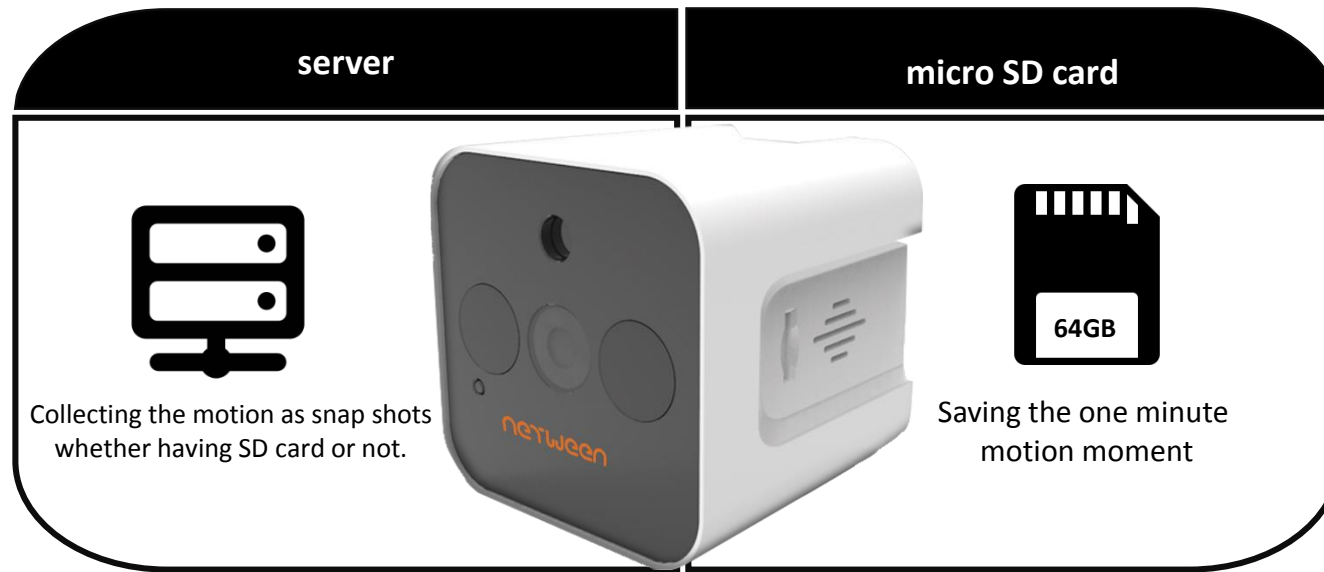

QR code Recognition at either Google Play or Apple app store.

Easy install

Portable Size, Light weight

Weight that being able to take out

With its compact size and light weight, you can carry it with ease.

# Motion detection

Motion

Sending the alarm message

Get the alarm message to your smartphone.

The motion alarm help you catch the motion on your smartphone.

## Recording the video on server and micro SD card

Catching the movement, SD card save the one minute motion.

Server collects all the motion as a snap shot whether having SD card or not.

You can check the snap shots on your smartphone.