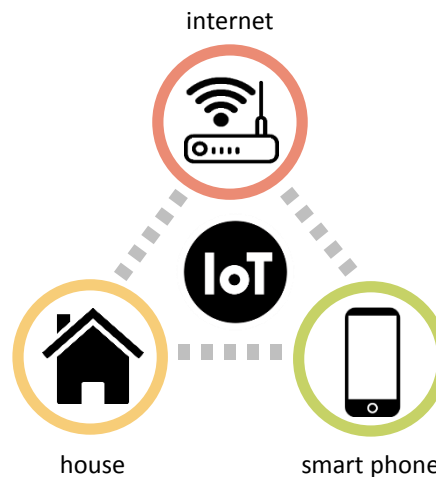

Convergence Product

Security Camera with IoT

- IoT CUBE
  Personnel security camera with IoT
- Controlling the house at out side.